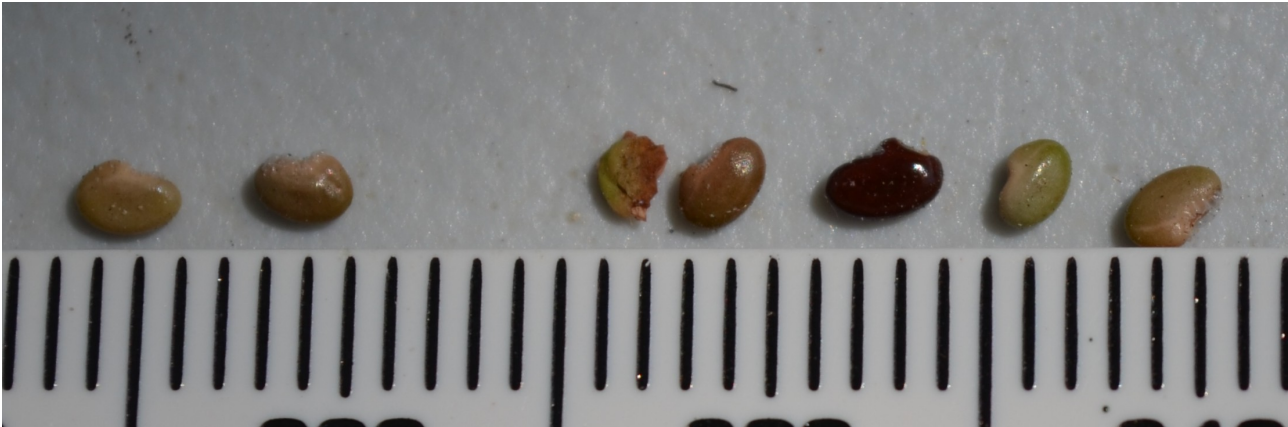

Name: ***Gompholobium grandiflorum***

Height: 1m

Width: 1m, erect shrub

Soil type: sandy, reasonably well-drained

Growing Conditions: sunny or partial shaded position; found in heath, open forest

Flowers : August - November

Seed: fruit round about 8 mm x 6mm x 2mm; seed 2 mm x 1mm x 1mm

fruit

Seed